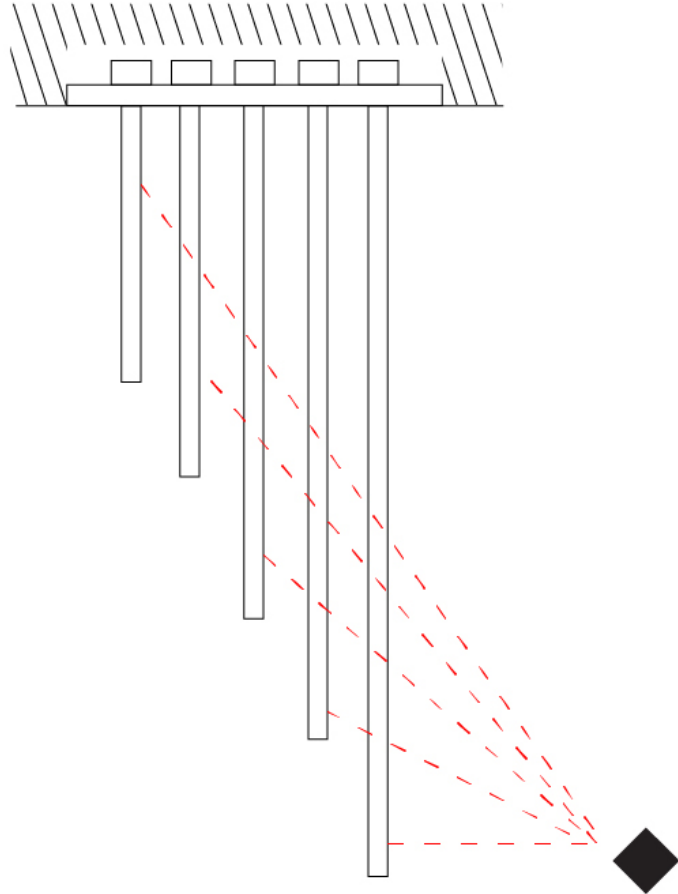

SPILO 5 ROD SURFACE

D42068-

PROJECT
TYPE
SPECIFIER
QUANTITY
DATE

D