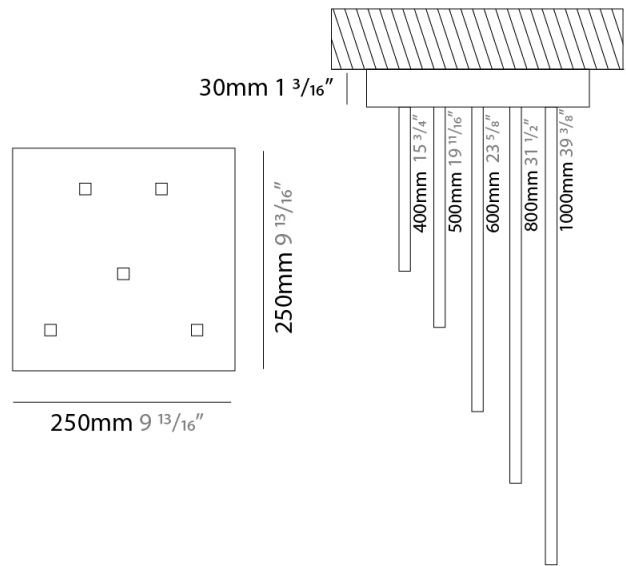

PROJECT	_____
TYPE	_____
SPECIFIER	_____
QUANTITY	_____
DATE	_____

SPILLO 5 ROD SURFACE

D42068- _____ - _____
base number   Color   Finish
                            Temperature   Options

1. To build a product code in our configurator select the specify button on the base model # product page
2. To build a manual product code on this datasheet choose from the options listed below in blue font and add the suffix to the base model #

GENERAL

Series: Spillo
Subseries: Spillo 5 Rod
Brand: Icone
Division: Design
Mounting Type: Surface
Mounting Location: Ceiling
Subcategory: Ambient

PHYSICAL

Shape: Abstract
Height (mm): 1030
Height (in): 40 ⁹/₁₆
Light Distribution: Direct / Indirect
Fixture Finish: WHI / BLK / CHR / BGD
Fixture Material: Brass

ELECTRICAL

Lamp Type: LED
Total Output Wattage (W): 45.72
Dimming: 0-10V Dimming
Driver Included: Yes
Driver Location: Integrated
Driver Type: Constant Voltage - 120-277Vac Non-dimming
Driver Class: Class 2
Input Voltage (V): 120 - 277
Output Voltage (V): 12
Upon Request: (Not included, see components) Remote: 0-10Vdc dimming / (Included) Integral: Non-dimming / 277Vac

LED

Color Temperature (°K): 2700 / 3000
Nominal Lumen (lm): 3850
CRI: >90 CRI
Lamp Life (hrs): 50000

OPTICAL

RATINGS AND CERTIFICATIONS

Certified By: Certified for North American Standards
IP rating: IP20