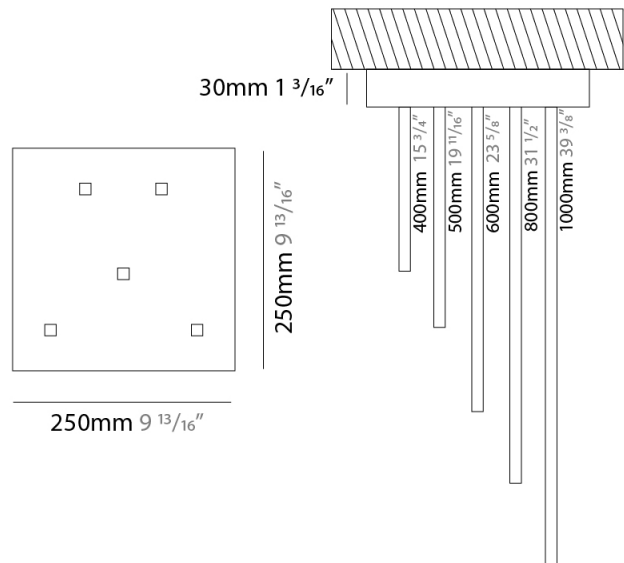

GENERAL

Series: Spillo
 Subseries: Spillo Horizontal
 Brand: Icone
 Division: Design
 Mounting Type: Suspension
 Mounting Location: Ceiling
 Subcategory: Ambient

PHYSICAL

Shape: Abstract
 Width (mm): 1040
 Width (in): 40 ¹⁵/₁₆
 Height (mm): 1500
 Height (in): 59 ¹/₁₆
 Light Distribution: Direct
 Fixture Finish: WHI / CHR / BGD
 Fixture Material: Brass

GENERAL

Series: Spillo
 Subseries: Spillo 5 Rod
 Brand: Icone
 Division: Design
 Mounting Type: Surface
 Mounting Location: Ceiling
 Subcategory: Ambient

PHYSICAL

Shape: Abstract
 Height (mm): 1030
 Height (in): 40 ⁹/₁₆
 Light Distribution: Direct / Indirect
 Fixture Finish: WHI / BLK / CHR / BGD
 Fixture Material: Brass

GENERAL

Series: Spillo
 Subseries: Spillo 5 Rod
 Brand: Icone
 Division: Design
 Mounting Type: Recessed
 Mounting Location: Ceiling
 Subcategory: Ambient

PHYSICAL

Shape: Abstract
 Width (mm): 50
 Width (in): 1 ¹⁵/₁₆
 Height (mm): 1000
 Height (in): 39 ³/₈
 Light Distribution: Adjustable
 Fixture Finish: WHI / BLK / CHR / BGD
 Fixture Material: Brass

LED

Color Temperature (°K): 2700 / 3000
 Nominal Lumen (lm): 3850
 CRI: >90 CRI
 Lamp Life (hrs): 50000

OPTICAL

Adjustability: Tilt 120°

RATINGS AND CERTIFICATIONS

Certified By: Certified for North American Standards
 IP rating: IP20