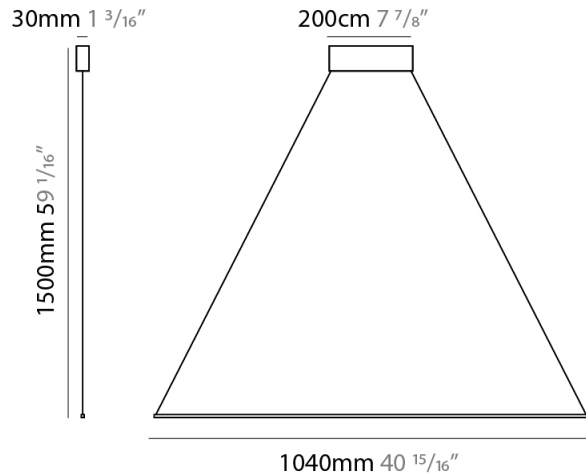

SPILLO HORIZONTAL SUSPENSION

D42050- _____ - _____
base number   Color   Finish
                                         Temperature   Options

1. To build a product code in our configurator select the specify button on the base model # product page
2. To build a manual product code on this datasheet choose from the options listed below in blue font and add the suffix to the base model #

GENERAL

Series: Spillo
Subseries: Spillo Horizontal
Brand: Icone
Division: Design
Mounting Type: Suspension
Mounting Location: Ceiling
Subcategory: Ambient

PHYSICAL

Shape: Abstract
Width (mm): 1040
Width (in): 40 ¹⁵/₁₆
Height (mm): 1500
Height (in): 59 ¹/₁₆
Light Distribution: Direct
Fixture Finish: WHI / CHR / BGD
Fixture Material: Brass

ELECTRICAL

Lamp Type: LED
Total Output Wattage (W): 13.20
Dimming: 0-10V Dimming
Driver Included: Yes
Driver Location: Integrated
Driver Type: Constant Current - 120Vac - non-dimming
Driver Class: Class 2
Input Voltage (V): 120 - 277
Output Voltage (V): 12
Upon Request: (Not included - see components) Remote: 0-10Vdc dimming / 277Vac

LED

Color Temperature (°K): 2700 / 3000
Nominal Lumen (lm): 1100
CRI: >90 CRI
Lamp Life (hrs): 50000

OPTICAL

RATINGS AND CERTIFICATIONS

Certified By: Certified for North American Standards
IP rating: IP20