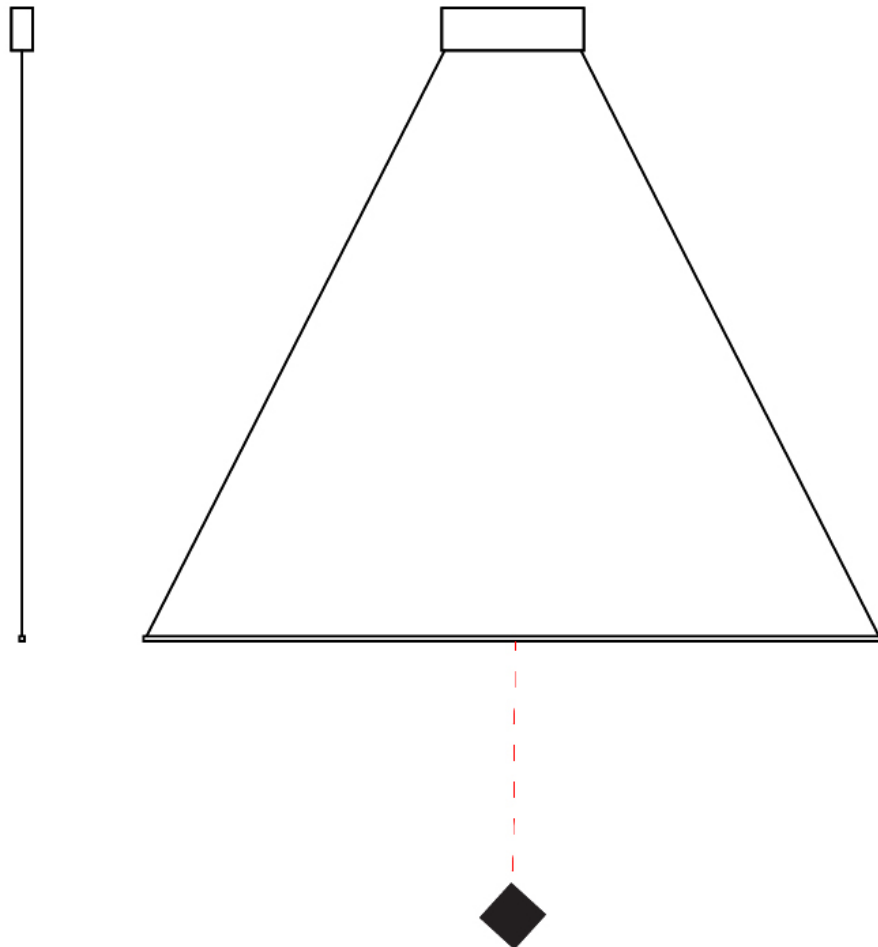

SPILLO HORIZONTAL SUSPENSION

D42050-

PROJECT _____

TYPE _____

SPECIFIER _____

QUANTITY _____

DATE _____

D