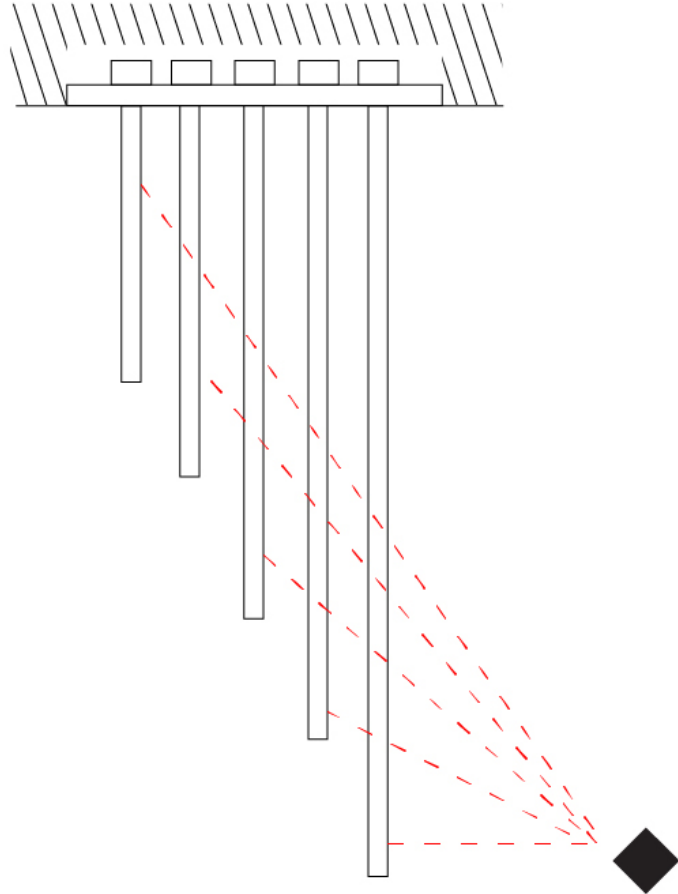

SPILO 5 ROD RECESSED

D46017-

PROJECT _____

TYPE _____

SPECIFIER _____

QUANTITY _____

DATE _____

D