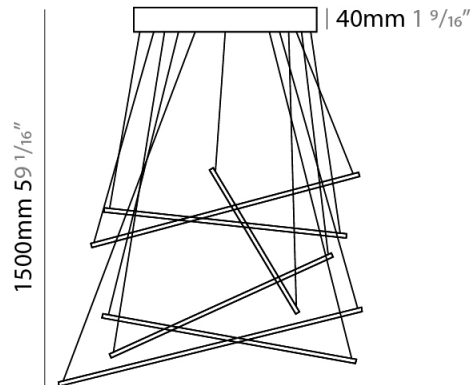

PROJECT	_____
TYPE	_____
SPECIFIER	_____
QUANTITY	_____
DATE	_____

SPILLO 6 ROD SUSPENSION

D42053- _____ - _____
base number   Color   Finish
                         Temperature   Options

1. To build a product code in our configurator select the specify button on the base model # product page
2. To build a manual product code on this datasheet choose from the options listed below in blue font and add the suffix to the base model #

GENERAL

Series: Spillo
Subseries: Spillo 6 Rod
Brand: Icone
Division: Design
Mounting Type: Suspension
Mounting Location: Ceiling
Subcategory: Ambient

PHYSICAL

Shape: Abstract
Height (mm): 1500
Height (in): 59 1/16
Light Distribution: Direct / Indirect
Fixture Finish: WHI / CHR / BGD
Fixture Material: Brass

ELECTRICAL

Lamp Type: LED
Total Output Wattage (W): 47
Dimming: 0-10V Dimming
Driver Included: Yes
Driver Location: Integrated
Driver Type: Constant Current - Universal
Input Voltage (V): 120 - 277
Output Voltage (V): 12
Upon Request: (Included) Integral: Non-dimming / 277Vac / (Not included - see components) Remote: 0-10Vdc dimming

LED

Color Temperature (°K): 2700 / 3000
Nominal Lumen (lm): 3960
CRI: >90 CRI
Lamp Life (hrs): 50000

OPTICAL

RATINGS AND CERTIFICATIONS

Certified By: Certified for North American Standards
IP rating: IP20

300mm 11 13/16"