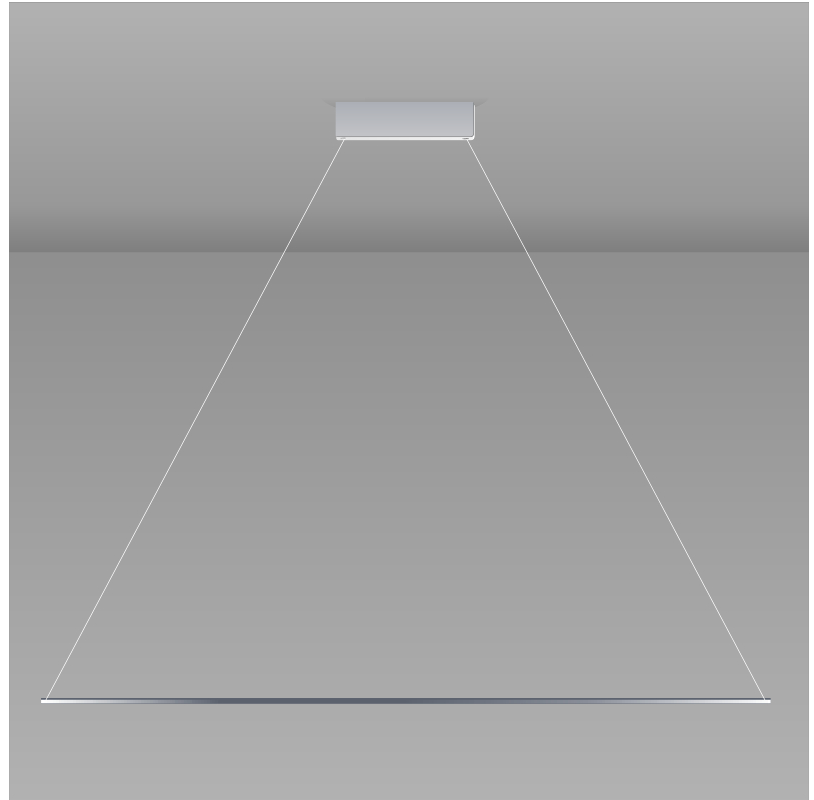

SPILLO HORIZONTAL SUSPENSION

D42050- _____ - _____
base number   Color   Finish
                                         Temperature   Options

1. To build a product code in our configurator select the specify button on the base model # product page
2. To build a manual product code on this datasheet choose from the options listed below in blue font and add the suffix to the base model #

GENERAL

Series: Spillo
Subseries: Spillo Horizontal
Brand: Icone
Division: Design
Mounting Type: Suspension
Mounting Location: Ceiling
Subcategory: Ambient

PHYSICAL

Shape: Abstract
Width (mm): 1040
Width (in): 40 ¹⁵/₁₆
Height (mm): 1500
Height (in): 59 ¹/₁₆
Light Distribution: Direct
Fixture Finish: WHI / CHR / BGD
Fixture Material: Brass

ELECTRICAL

Lamp Type: LED
Total Output Wattage (W): 13.20
Dimming: 0-10V Dimming
Driver Included: Yes
Driver Location: Integrated
Driver Type: Constant Current - 120Vac - non-dimming
Driver Class: Class 2
Input Voltage (V): 120 - 277
Output Voltage (V): 12
Upon Request: (Not included - see components) Remote: 0-10Vdc dimming / 277Vac

LED

Color Temperature (°K): 2700 / 3000
Nominal Lumen (lm): 1100
CRI: >90 CRI
Lamp Life (hrs): 50000

OPTICAL

RATINGS AND CERTIFICATIONS

Certified By: Certified for North American Standards
IP rating: IP20