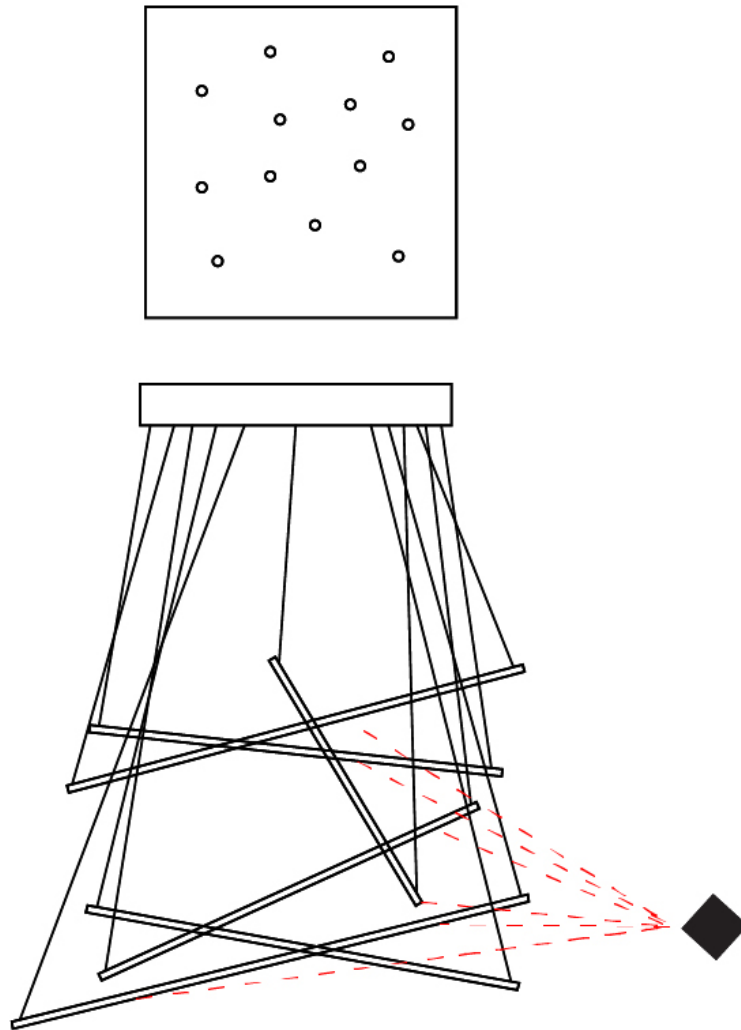

SPILLO 6 ROD SUSPENSION

D42053-

PROJECT

TYPE

SPECIFIER

QUANTITY

DATE

D