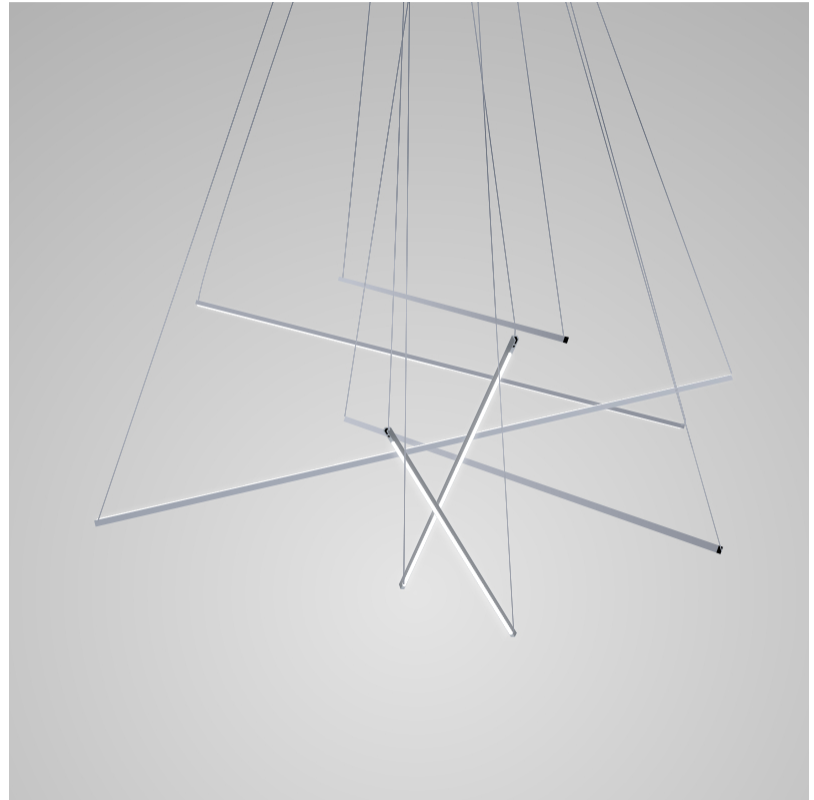

PROJECT	_____
TYPE	_____
SPECIFIER	_____
QUANTITY	_____
DATE	_____

SPILLO 6 ROD SUSPENSION

D42053- _____ - _____
base number   Color   Finish
                         Temperature   Options

1. To build a product code in our configurator select the specify button on the base model # product page
2. To build a manual product code on this datasheet choose from the options listed below in blue font and add the suffix to the base model #

GENERAL

Series: Spillo
Subseries: Spillo 6 Rod
Brand: Icone
Division: Design
Mounting Type: Suspension
Mounting Location: Ceiling
Subcategory: Ambient

PHYSICAL

Shape: Abstract
Height (mm): 1500
Height (in): 59 1/16
Light Distribution: Direct / Indirect
Fixture Finish: WHI / CHR / BGD
Fixture Material: Brass

ELECTRICAL

Lamp Type: LED
Total Output Wattage (W): 47
Dimming: 0-10V Dimming
Driver Included: Yes
Driver Location: Integrated
Driver Type: Constant Current - Universal
Input Voltage (V): 120 - 277
Output Voltage (V): 12
Upon Request: (Included) Integral: Non-dimming / 277Vac / (Not included - see components) Remote: 0-10Vdc dimming

LED

Color Temperature (°K): 2700 / 3000
Nominal Lumen (lm): 3960
CRI: >90 CRI
Lamp Life (hrs): 50000

OPTICAL

RATINGS AND CERTIFICATIONS

Certified By: Certified for North American Standards
IP rating: IP20

300mm 11 13/16"